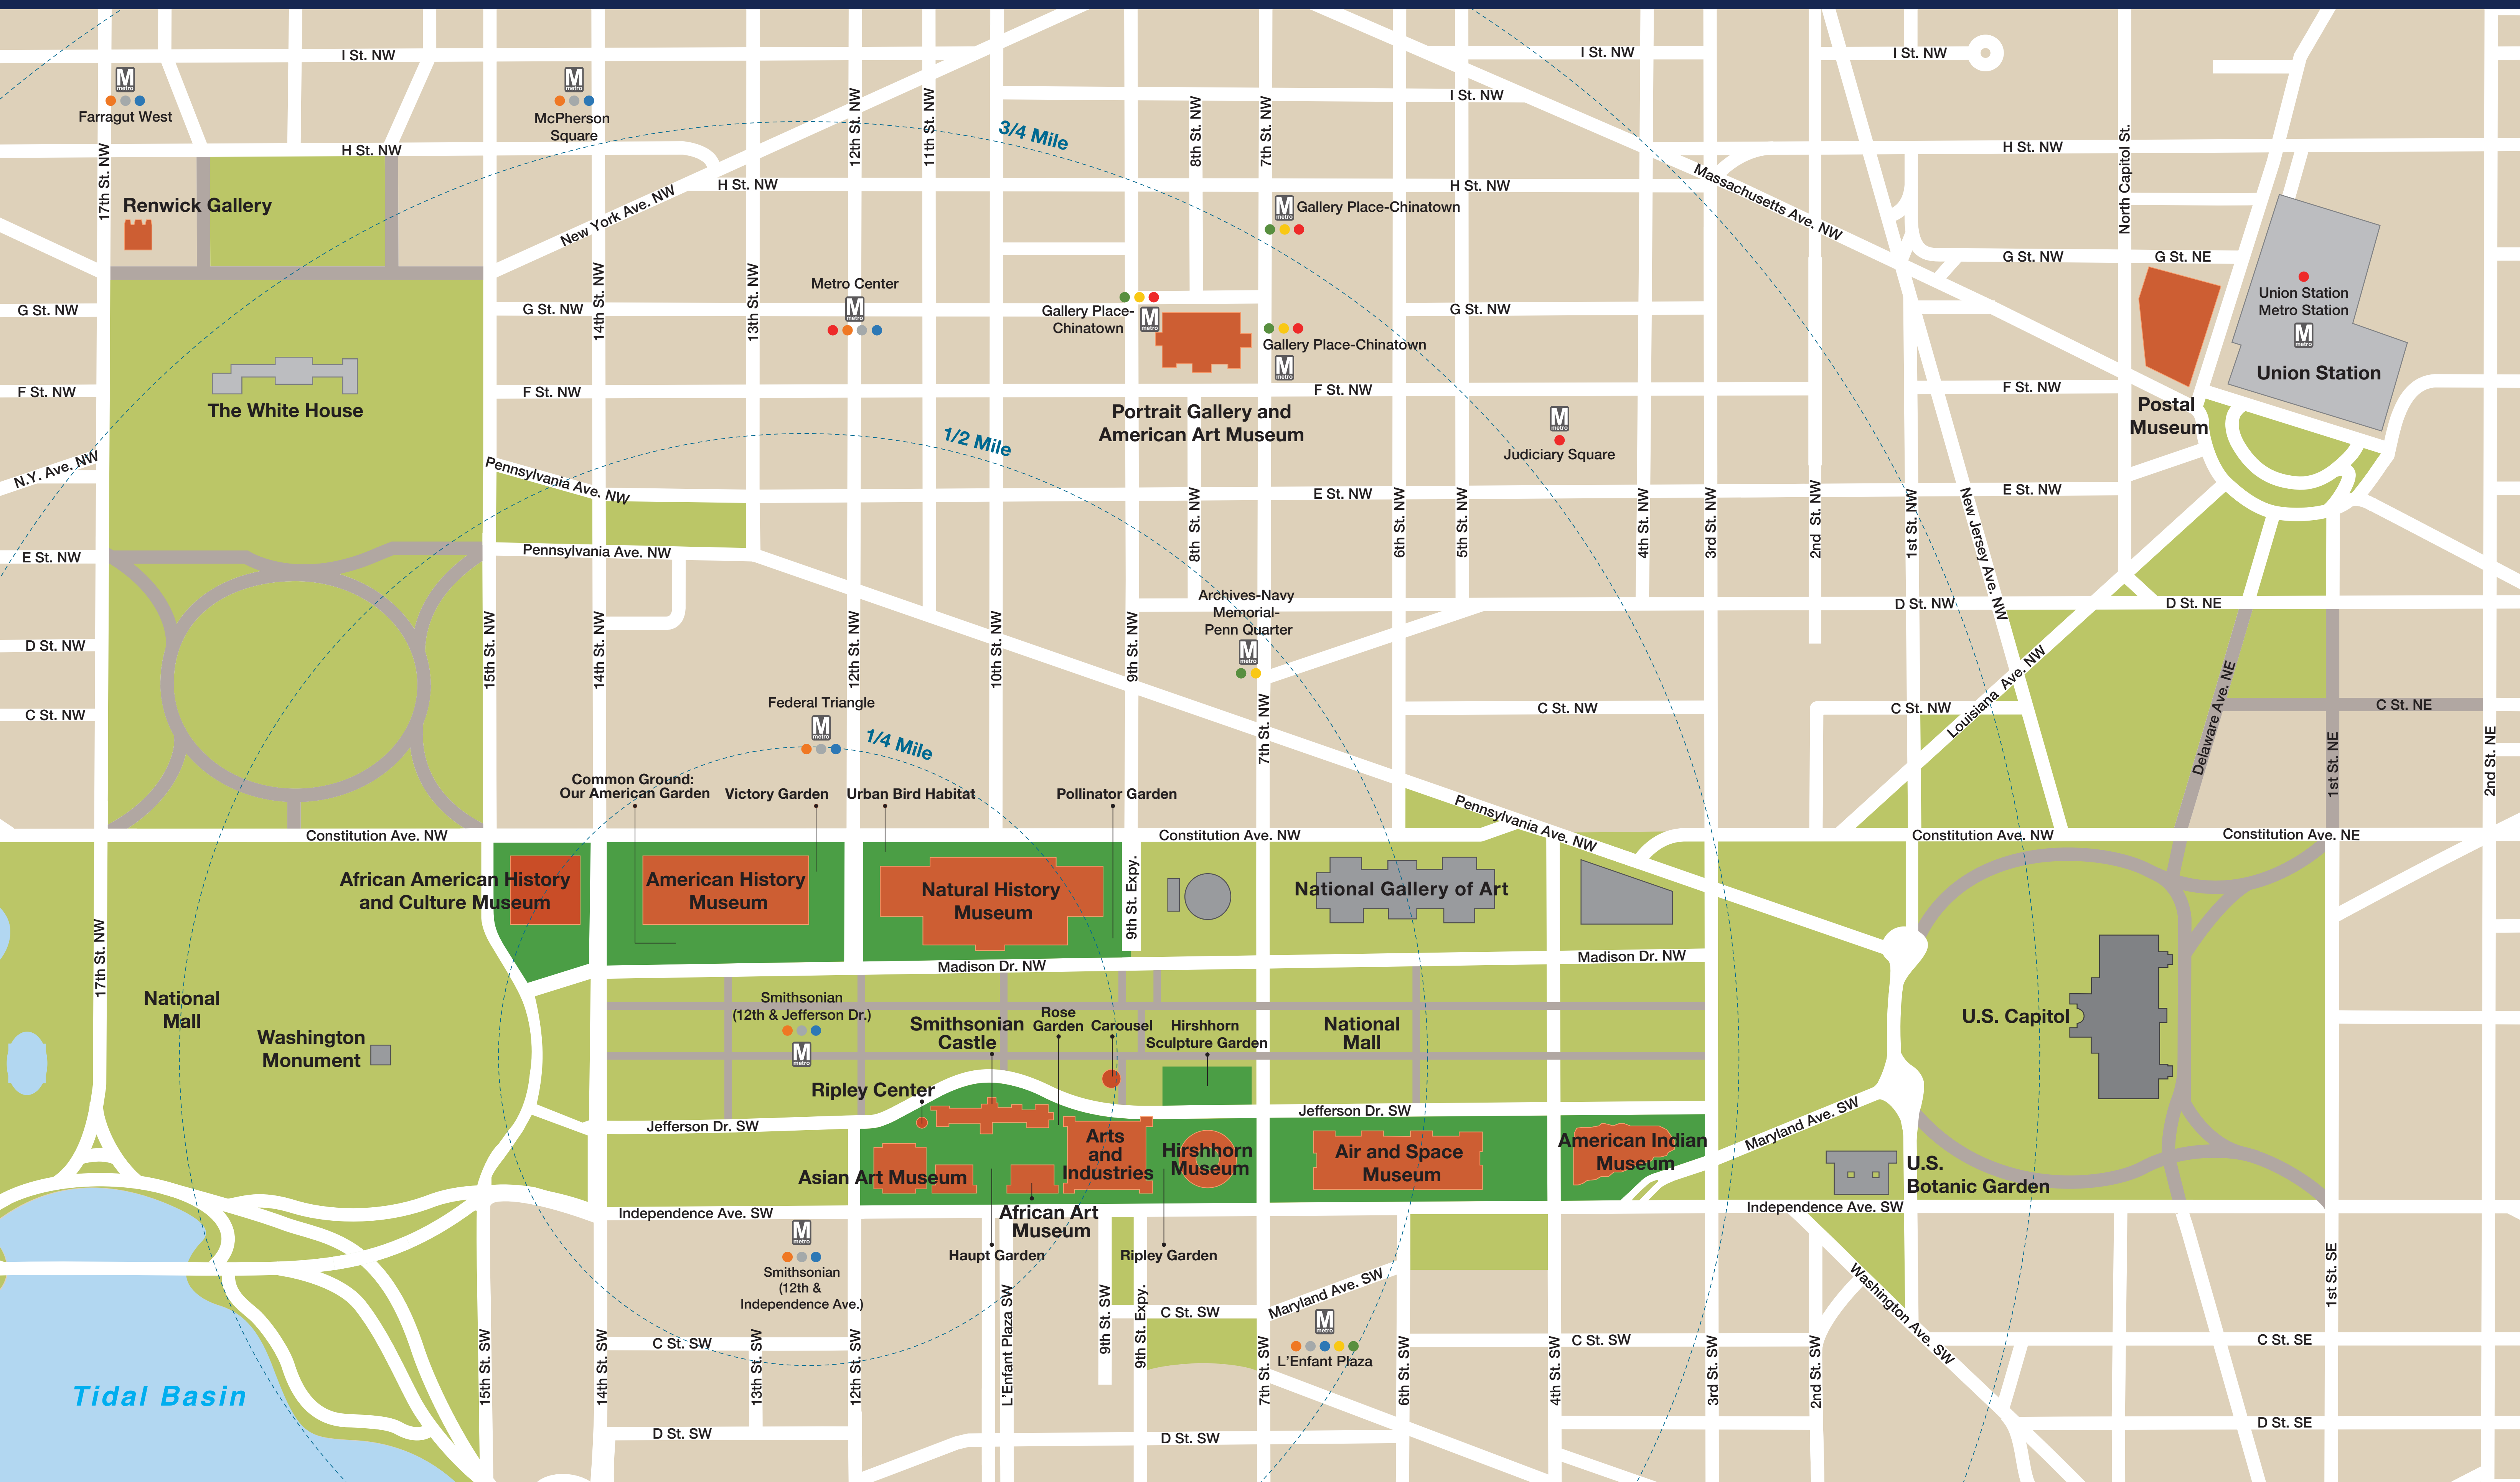

Smithsonian Museums in the Washington, D.C., area

National Zoo
3001 Connecticut Avenue NW
Washington, D.C.
4 miles from Smithsonian Castle

Woodley Park-Zoo/Adams Morgan
Cleveland Park

Udvar-Hazy Center
14390 Air and Space Museum Parkway
Chantilly, VA
30 miles from Smithsonian Castle

Fairfax Connector Bus
No. 983 from Innovation Center Metro station

Anacostia Community Museum
1901 Fort Place SE, Washington, D.C.
5 miles from Smithsonian Castle

W2 bus from Anacostia Metro station

METRO LINES

- Red Line
- Blue Line
- Orange Line
- Silver Line
- Green Line
- Yellow Line

Legend

- Smithsonian Museums
- Smithsonian Gardens
- Non-Smithsonian Landmarks
- Footpath