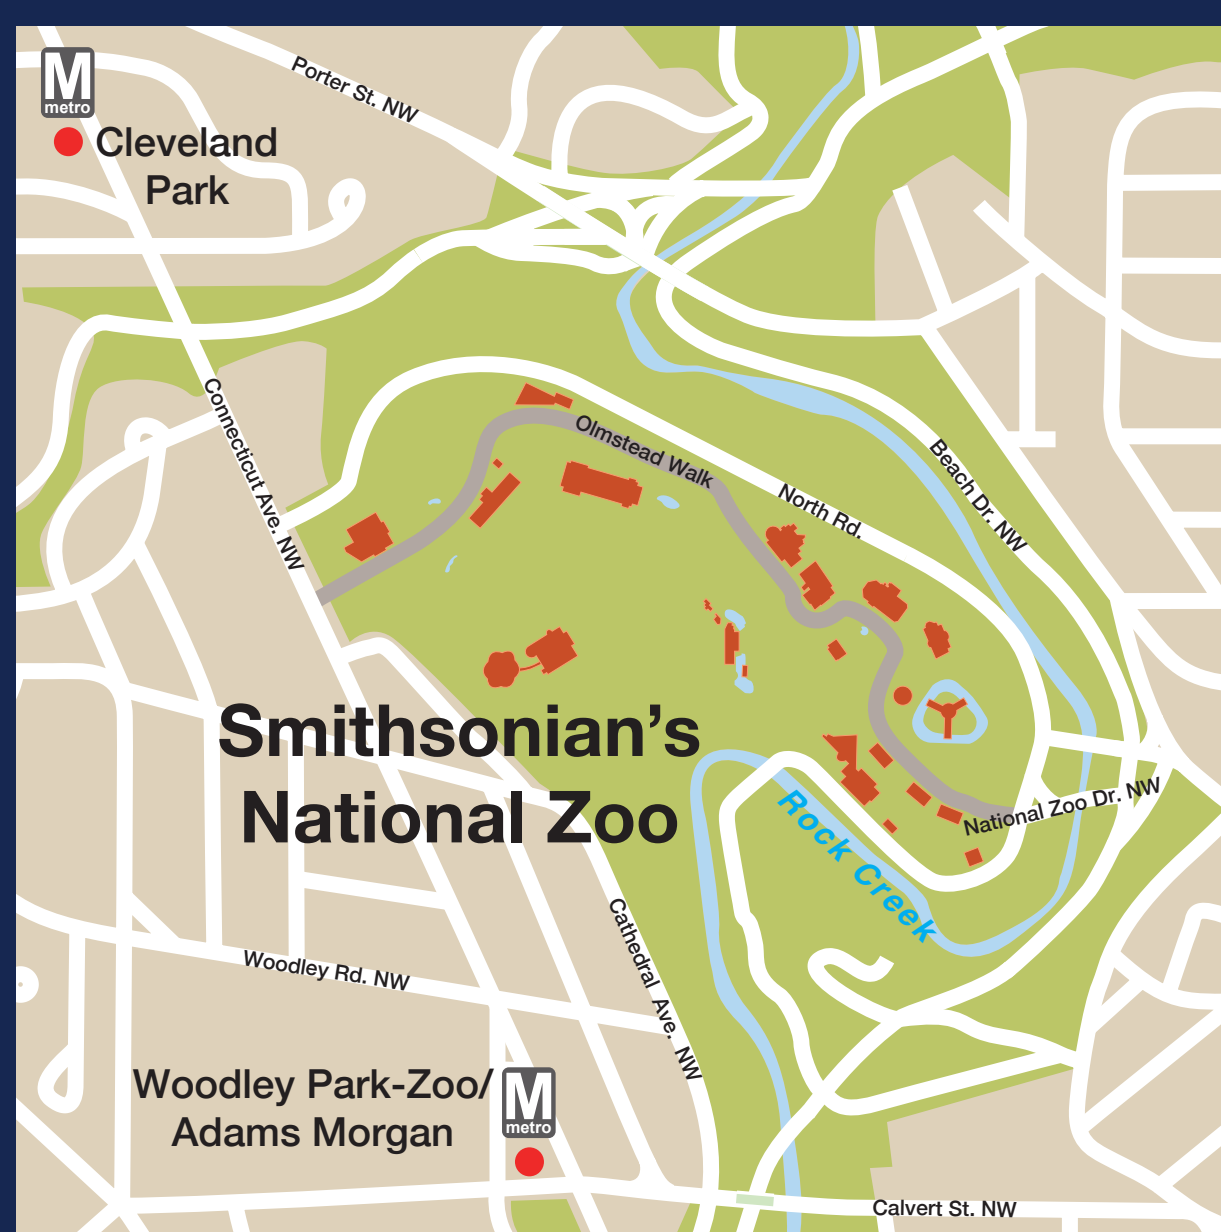

Smithsonian Museums in the Washington, D.C., area

National Zoo
3001 Connecticut Avenue NW
Washington, D.C.
4 miles from Smithsonian Castle

Woodley Park-Zoo/Adams Morgan
Cleveland Park

Udvar-Hazy Center
14390 Air and Space Museum Parkway
Chantilly, VA
30 miles from Smithsonian Castle

Fairfax Connector Bus
No. 983 from Innovation Center Metro station

Anacostia Community Museum
1901 Fort Place SE, Washington, D.C.
5 miles from Smithsonian Castle

W2 bus from Anacostia Metro station

METRO LINES

- Red Line
- Blue Line
- Orange Line
- Silver Line
- Green Line
- Yellow Line

Legend

- Smithsonian Museums
- Smithsonian Gardens
- Non-Smithsonian Landmarks
- Footpath