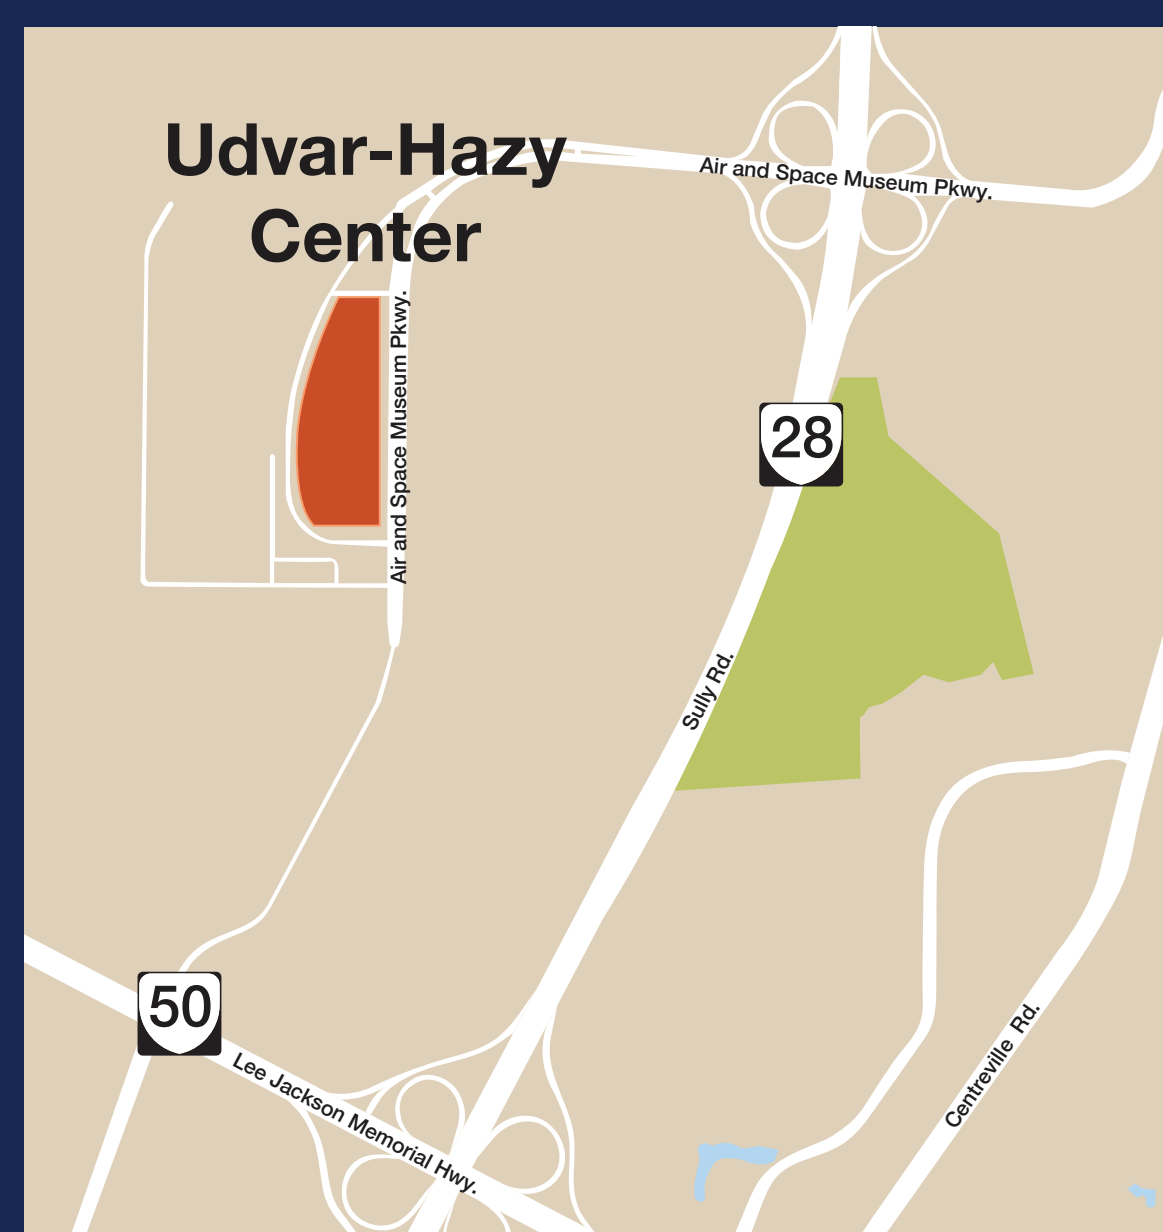

Udvar-Hazy Center
14390 Air and Space Museum Parkway
Chantilly, VA
30 miles from Smithsonian Castle

Fairfax Connector Bus
No. 983 from Innovation Center Metro station